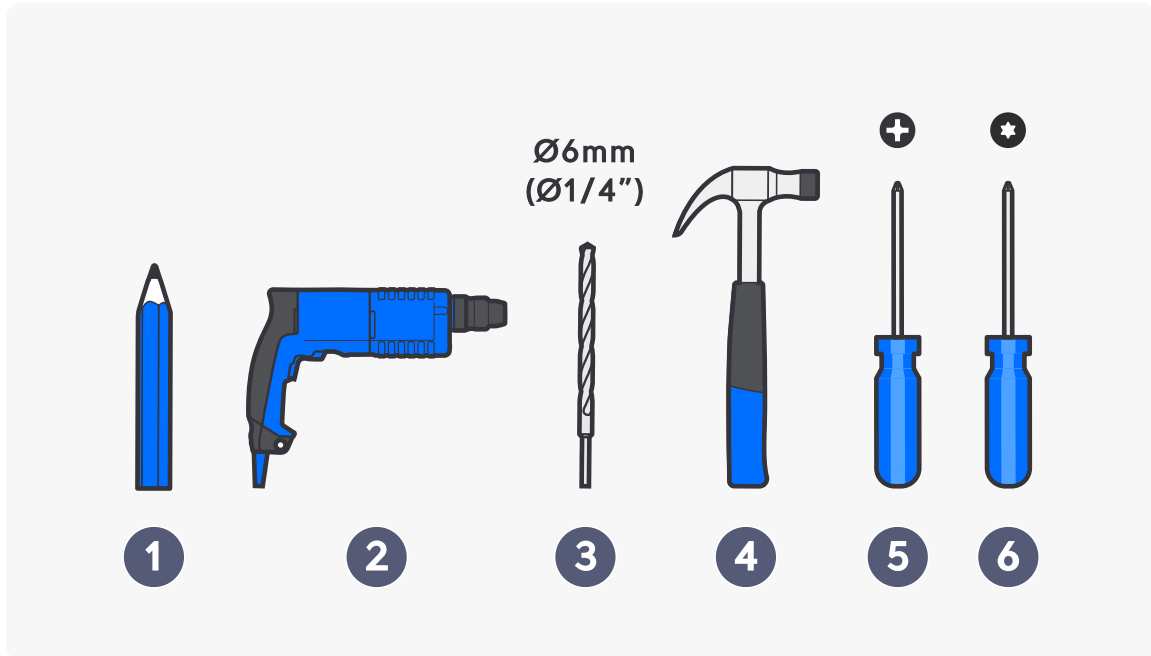

B

D

Internet

UniFi Gateway Console

Switch

PoE

3

If you need further assistance, visit our [Help Center](#) or contact [Ubiquiti Support](#).