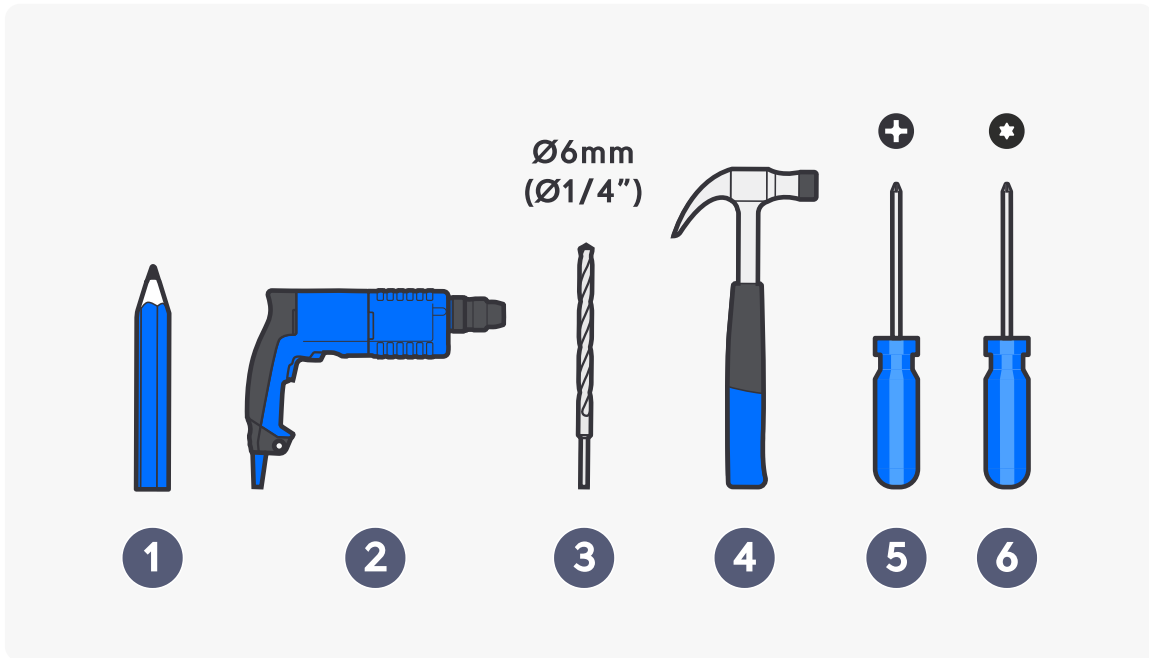

B

D

Internet

UniFi Gateway Console

Switch

PoE

3

If you need further assistance, visit our [Help Center](#) or contact [Ubiquiti Support](#).