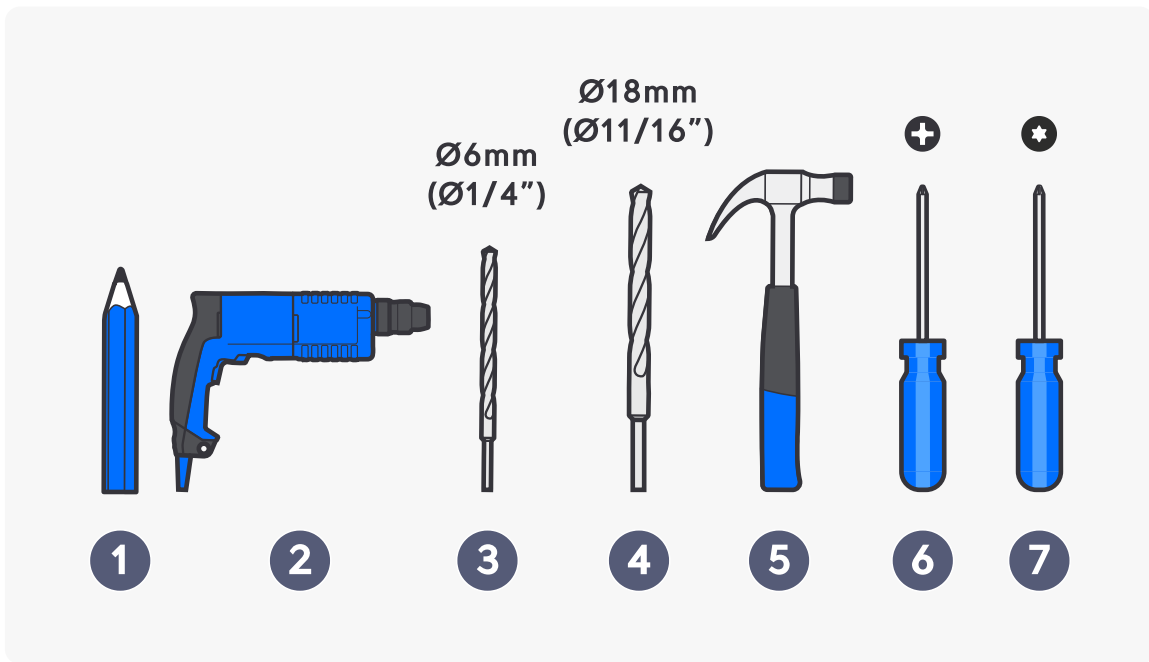

B

D

Internet

UniFi Gateway Console

Switch

PoE

3

If you need further assistance, visit our [Help Center](#) or contact [Ubiquiti Support](#).