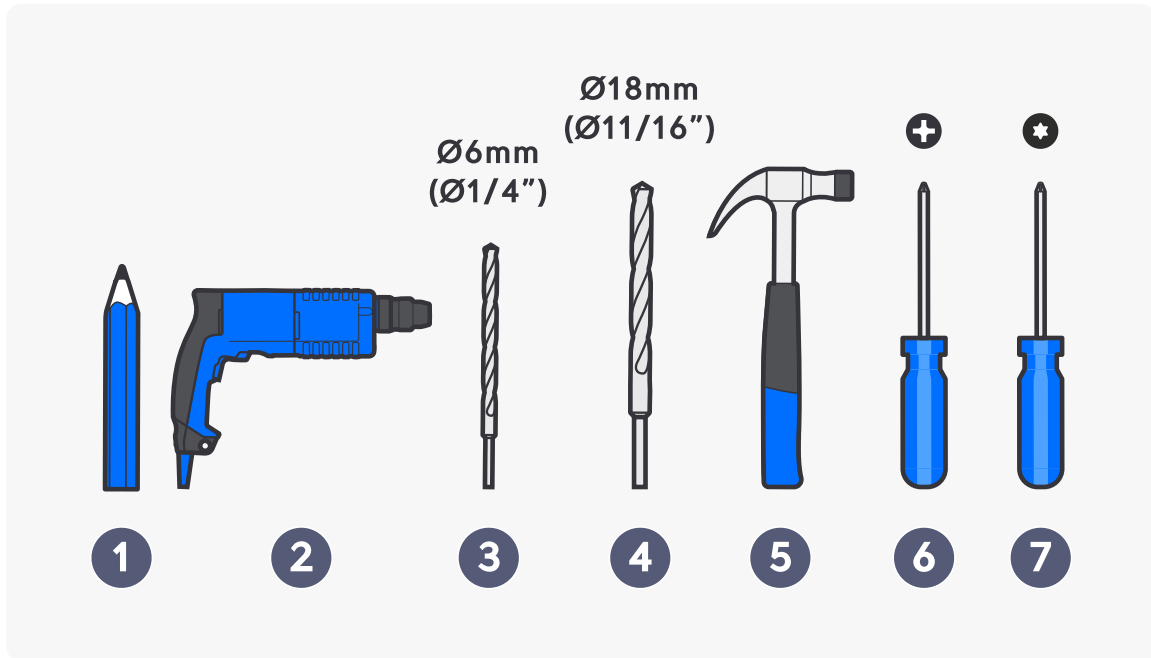

B

D

Internet

UniFi Gateway Console

Switch

PoE

3

If you need further assistance, visit our [Help Center](#) or contact [Ubiquiti Support](#).