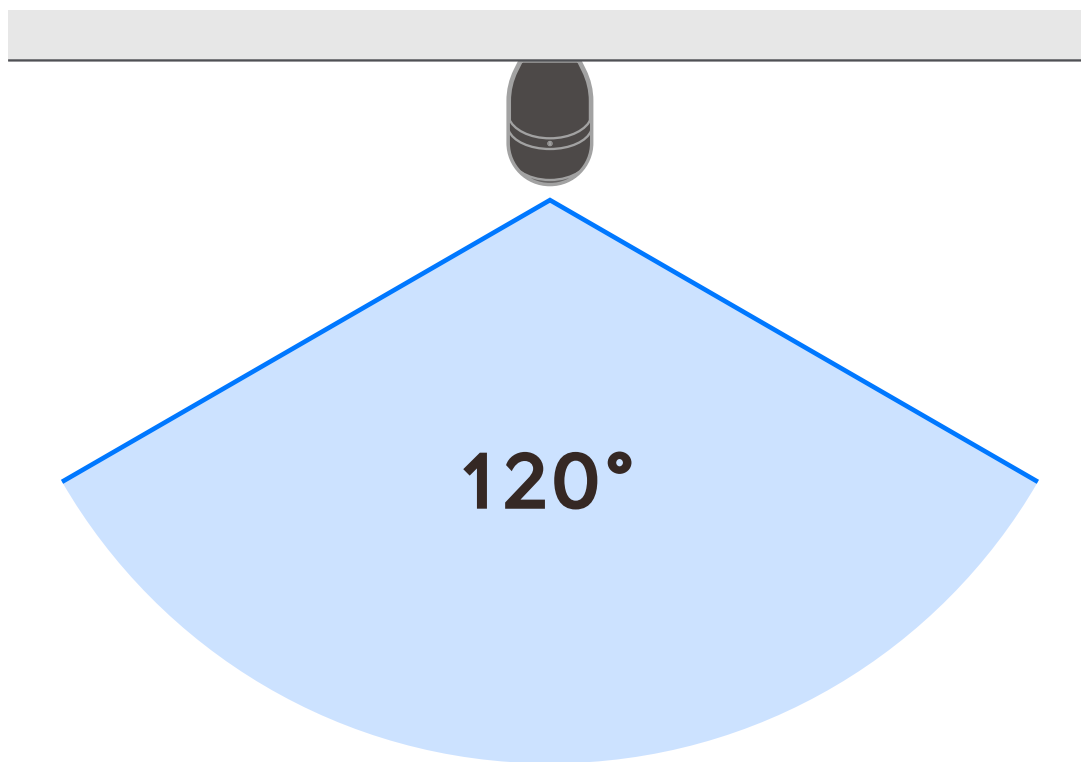

B

D

Internet

UniFi Gateway Console

Switch

PoE

3

If you need further assistance, visit our [Help Center](#) or contact [Ubiquiti Support](#).