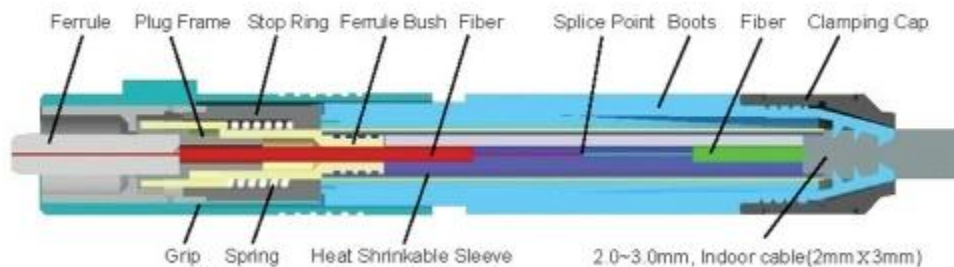

Item	Single Mode (SM)		Multi Mode (MM)	
	UPC	APC	UPC	
Fiber	SM 9/125		OM1(MM62.5/125)	OM2(MM50/125)
Insertion Loss	≤ average 0.2dB (≤ max 0.3dB)			
Return Loss	≥ 50dB	≥ 60dB	-	
Tensile Strength	≥34.3N (≥3.5kgf) for 0.9mm fiber ≥60N(6.1kgf) for 2.0,3.0mm cable, Indoor Cable			
Repeating Operation Test	500 Cycle, ≤ 0.2dB			
Temperature Range	-40°C~85°C			
Cable	0.9mm, 2.0, 2.4, 3.0mm cable, indoor cable (2mm x 3mm)			

** Measurement Wavelength: Light Source LD, Wavelength 1550nm, Master code measurement (SC)
Light Source LD, Wavelength 1300nm, Master code measurement (MM)

** Option: Multimode OM3 (MM50/125, 100Gbps, 300m) fiber

Structural Features:

www.selectcom.net

Suppliers for: CATV, DATA, CCTV, Security, Telecom, Home Theater

101-9658 186th Street, Surrey, BC V4N 3N7 P. 604-882-0124
Toll Free: 1-800-667-4415 F.604-881-0004 www.selectcom.net